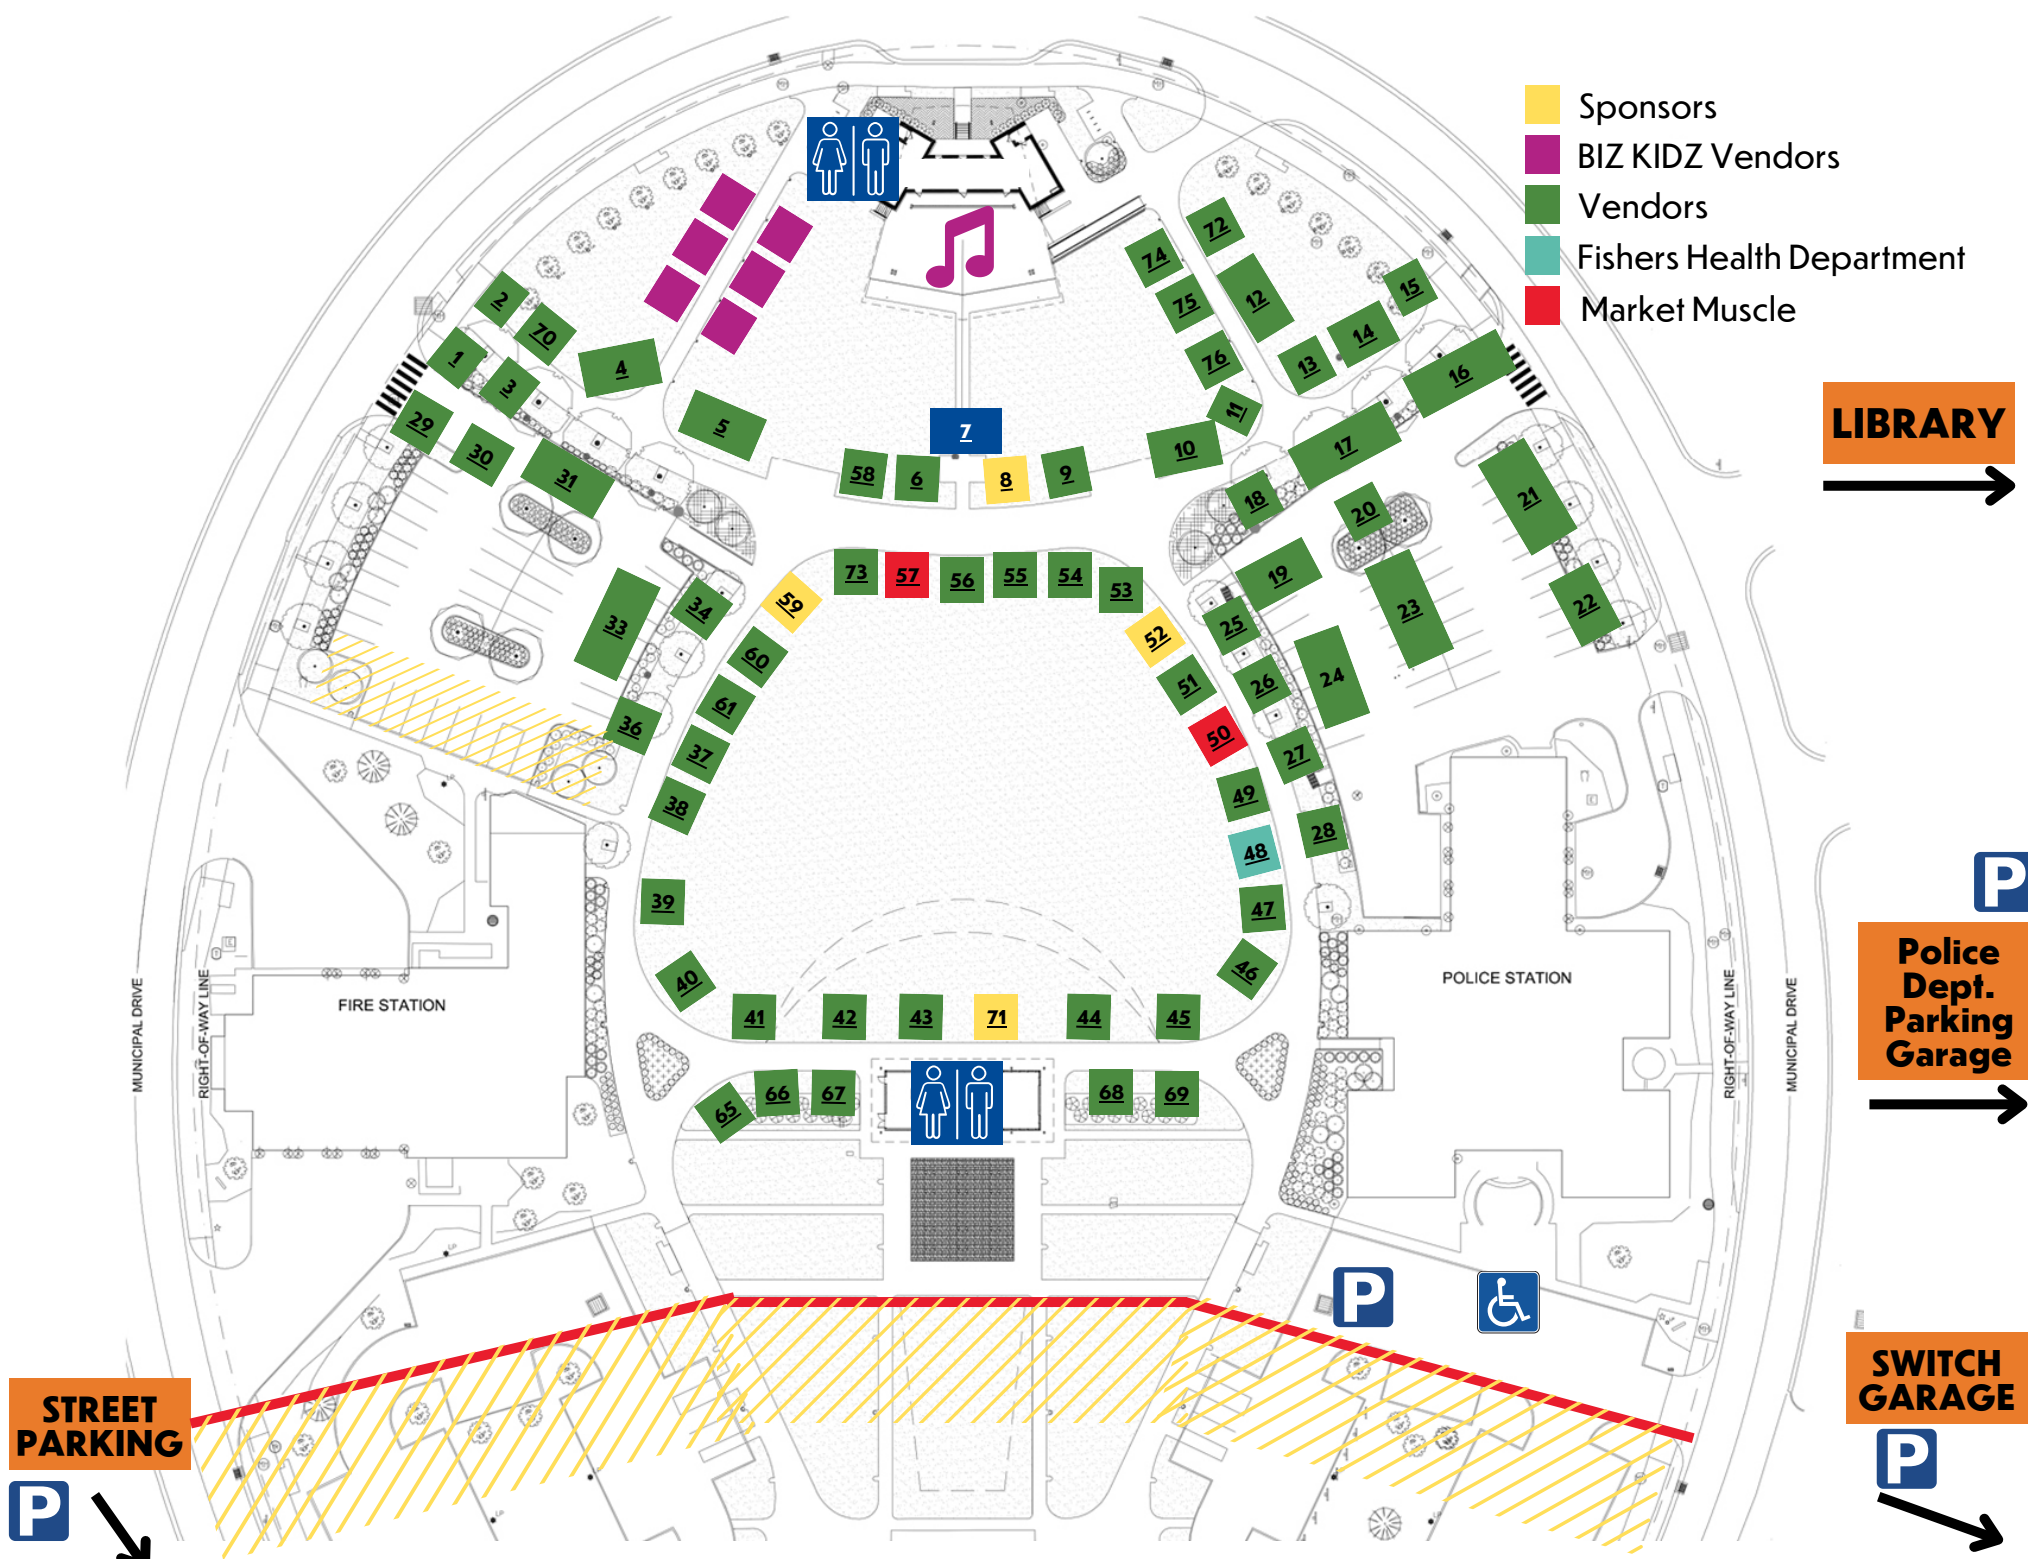

- Sponsors
- BIZ KIDZ Vendors
- Vendors
- Fishers Health Department
- Market Muscle

LIBRARY
→

P
Police Dept. Parking Garage
→

SWITCH GARAGE
P
→

STREET PARKING
P
↓

FIRE STATION

POLICE STATION

MUNICIPAL DRIVE

RIGHT-OF-WAY LINE

RIGHT-OF-WAY LINE

MUNICIPAL DRIVE

1. Vietnamese Eggroll Bar
2. LAZY LABS BAKERY
3. MOTW
4. ARTISANO'S OILS & SPICES
5. Johnnie Raber Family Farm
6. Morehouse Premium Pork
7. PARKS: Info Tent
9. Guacamole and More, LLC
10. Compean & Sons
11. Pig's Tale Charcuterie
12. Simply Flowers
13. Viking Lamb, LLC
14. Gallagher Farms
15. Diamond Organics LLC
15. Wesson's Canine Bakery
16. Maple Run Farm
17. Groomsville Popcorn
18. Becker Farms
19. Hidden Acres
20. Smokin' Soul Bistro
21. My Dad's Sweet Corn
22. Bearded Bagel
23. Samanos

24. Rose and Lois
25. SALAMAT Cookies!™
25. Sugar Creek Mushrooms LLC
26. Bay Area Bistro
27. Skillington Farms, Inc.
28. Bubble Tea Lady
29. Fair Farms and Produce
30. Wildflower Ridge
31. Vanantwerps Farm Market
33. Taco Express
34. Yay! Donuts
36. The Walking Waffle Company
37. Fishers Flower Farm
38. Jenny's Famous Superfoods
39. 317 Juicery
40. Sound Mind Treats
41. Gluten Free Creations
42. Louise's Sweets
43. Sprinkle Joy Bakes
44. Leaf and Node
45. Second Act Sweets
46. Indie Coffee Roasters
47. Collins Universal Foods LLC

49. Old Major Market
51. Tailored Toddies
52. Bath Experts
53. Firm Root Farm LLC
54. Brick House Vinaigrettes
55. Our Garden Soap
56. Dragonwood LLC
58. Marta's Goody's
59. Vida/Children's Dental
60. Twenty Two Juice Bar
61. Generations Pie Co LLC
64. Brighton Farms Inc.
65. Kafeteria LLC
66. Brenneman Farms
67. Tinker Coffee Co.
68. Alcomy LLC
69. Herd's
70. Masters Home Preserves
71. Market Sponsor
72. Le Petit Gateau
73. Buck Creek Flower Farm
74. Rare Brew
75. Ash & Elm Cider